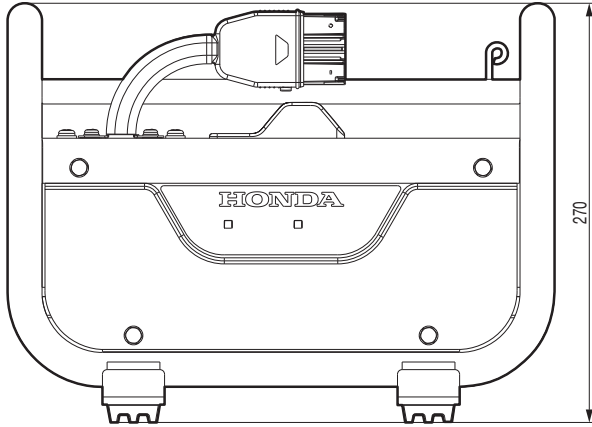

## Specifications

Model CV7285Z	
Type	CC/CV quick charger, forced air cooling
Input voltage	AC 100 V to 240 V
Input frequency	50/60 Hz
Output voltage	DC 82.8 V
Output current	8.5 A
Compatible battery	DP72104Z
Charging temperature range	5 to 30°C* *Battery packs cannot be charged temperatures of 5°C or colder
Dimensions (L x W x H)	272 x 352 x 270 mm
Weight	11.2 kg