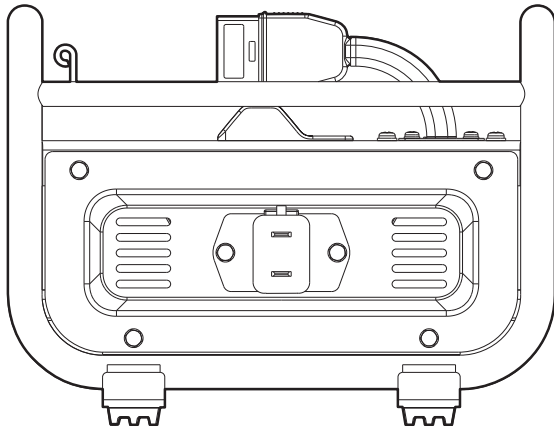

## Specifications

Model CV7285Z	
Type	CC/CV quick charger, forced air cooling
Input voltage	AC 100 V to 240 V
Input frequency	50/60 Hz
Output voltage	DC 82.8 V
Output current	8.5 A
Compatible battery	DP72104Z
Charging temperature range	5 to 30°C* *Battery packs cannot be charged temperatures of 5°C or colder
Dimensions (L x W x H)	272 x 352 x 270 mm
Weight	11.2 kg