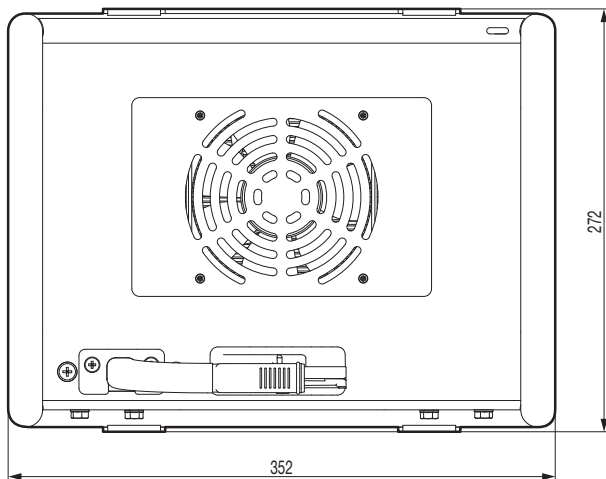

## Specifications

Model CV7285Z	
Type	CC/CV quick charger, forced air cooling
Input voltage	AC 100 V to 240 V
Input frequency	50/60 Hz
Output voltage	DC 82.8 V
Output current	8.5 A
Compatible battery	DP72104Z
Charging temperature range	5 to 30°C* *Battery packs cannot be charged temperatures of 5°C or colder
Dimensions (L x W x H)	272 x 352 x 270 mm
Weight	11.2 kg